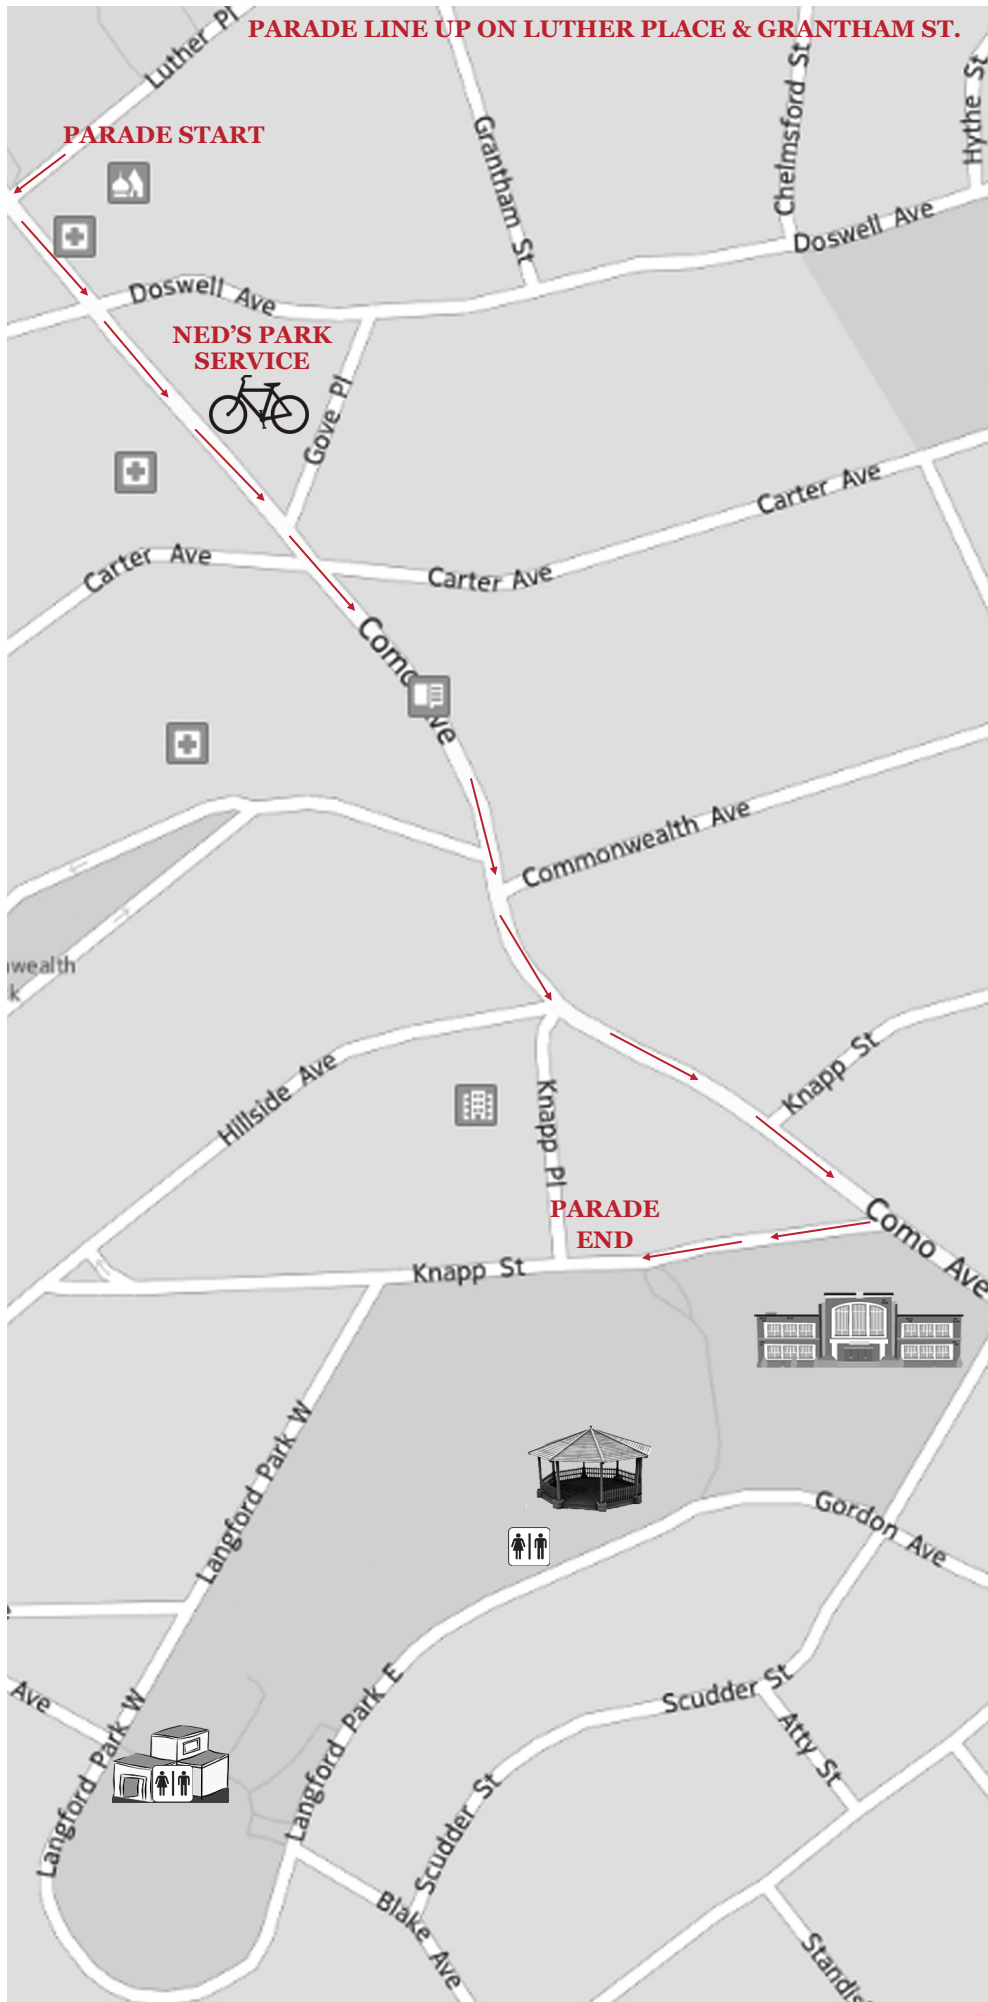

PARADE LINE UP ON LUTHER PLACE & GRANTHAM ST.

Map Key:

-  Parade Route
-  Meeting spot for kids with decorated bikes & wagons
-  Langford Recreation Center
-  Bandstand
-  Restrooms
-  SAP Elementary